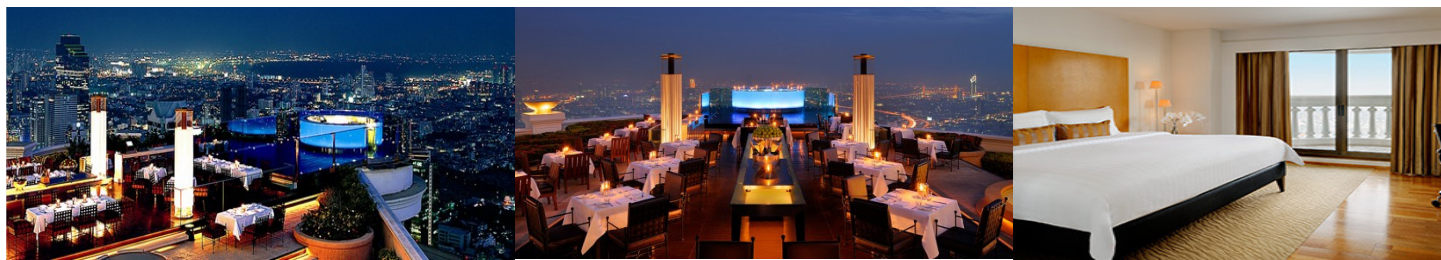

# Hilton Sukhumvit Bangkok \$2880 up

Hilton Sukhumvit Asia market except Japan					
Room Type	Package Price per person			Extension Night	
	Twin	Single	Extra Bed	Twin	Extra Bed
Deluxe Room	2880	3860	2740	1050	300

# DoubleTree by Hilton Sukhumvit \$ 2620 up

Doubletree by Hilton Sukhumvit Asia market except Japan					
Room Type	Package Price per person			Extension Night	
	Twin	Single	Extra Bed	Twin	Extra Bed
Guest Room	2620	3340	2530	780	250

## Lebua at State Tower Bangkok \$2840 up

奢華浪漫住宿體驗

Lebua at State Tower Bangkok (21-25 Floor) (Asian Market, except Japan & Korea)					
Room Type	Package Price per person			Extension Night	
	Twin	Single	Extra Bed	Twin	Extra Bed
Superior Suite Balcony	2840	3830	-	1050	-
Riverview Suite Balcony	2900	3970	-	1160	-